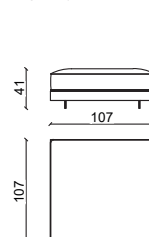

HECTOR SLIM Divano/Sofa

Design: Castello Lagravinese Studio

CARATTERISTICHE TECNICHE:

Struttura interna:

Struttura portante metallica con inserti in legno.

Imbottitura :

Cuscini della seduta:

Piuma d'oca naturale sterilizzata, memory foam e schiuma poliuretanic a densità differenziata per assicurare il massimo comfort.

Cuscini dello schienale :

Imbottitura soft con piuma d'oca naturale sterilizzata, con anima in schiuma poliuretanic a .

Rivestimento :

Pelli o tessuti di alta qualità della gamma esclusiva ulivi salotti , disponibili in varie categorie.

Finitura intrecciata su braccioli e dettagli come foto viene realizzata a mano , ed è disponibile solo con pelli di categoria "top" , "kashmir" , "grassé" , "river" .

Base :

H. 8 cm in metallo , disponibile in diverse finiture.

* Prodotto personalizzabile

PRODUCT TECHNICAL SHEET:

Internal structure :

Metal frame , with solid wood inserts

Cushions padding :

Sitting cushions :

Natural , sterilized goose feathers , memory foam and strong polyurethane foams with different density to ensure the maximum comfort

Back cushions :

Soft padding with natural , sterilized goose feathers ; core support in polyurethane foam

Upholstery :

High quality leathers or fabrics from ulivi salotti exclusive range , available in different categories.

The hand made braiding as photo is available only with leathers "grassé" , "top" , "kashmir" or "river"

Base :

H. 8 cm , metal , available in different finish.

* This item can be customized upon request.

MODULI VERSIONE SLIM - SECTIONAL SLIM 105 CM

MODULI VERSIONE SLIM - SECTIONAL SLIM 125 CM

HECT. 107 L

Pelle in grassé ottanio , basi in metallo finitura oro.
Grassé ottanio leather , bright gold finish base.