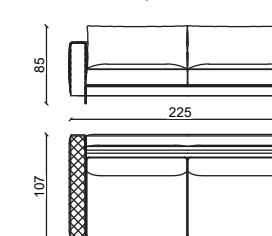

The hand made braiding as photo is available only with leathers "grassé" , "top" , "kashmir" or "river"

Base :

H. 8 cm , metal , available in different finish.

* This item can be customized upon request.

MODULI VERSIONE SLIM - SECTIONAL SLIM 105 CM

HECT. 240 M SX/DX

HECT. 225 M SX/DX

HECT. 120 M SX/DX

HECT. 210 M

HECT. 105 M

HECT. 120 M SX/DX

HECT. 140 LC

MODULI VERSIONE SLIM - SECTIONAL SLIM 125 CM

HECT. 280 L

HECT. 265 L SX/DX

HECT. 120 L SX/DX

HECT. 250 L

HECT. 125 L

HECT. 140 L SX/DX

HECT. 140 LC