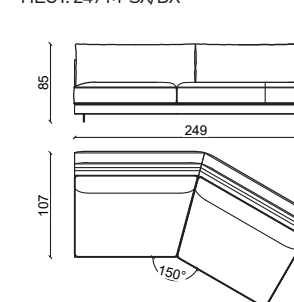

MODULI VERSIONE SLIM - SECTIONAL SLIM 105 CM

HECT. 240 M SX/DX

HECT. 225 M SX/DX

HECT. 120 M SX/DX

HECT. 210 M

HECT. 105 M

HECT. 120 M SX/DX

HECT. 140 LC

MODULI VERSIONE SLIM - SECTIONAL SLIM 125 CM

HECT. 280 L

HECT. 265 L SX/DX

HECT. 120 L SX/DX

HECT. 250 L

HECT. 125 L

HECT. 140 L SX/DX

HECT. 140 LC

HECT. 287 L SX/DX

HECT. 300 L SX/DX

HECT. 107 L

HECT. 308 M SX/DX

HECT. 249 M SX/DX

HECT. 260 M SX/DX

Pelle in grassé ottanio , basi in metallo finitura oro.
Grassé ottanio leather , bright gold finish base.