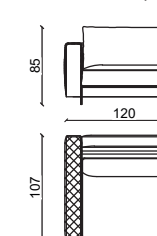

The hand made braiding as photo is available only with leathers "grassé" , "top" , "kashmir" or "river"

Base :

H. 8 cm , metal , available in different finish.

* This item can be customized upon request.

MODULI VERSIONE SLIM - SECTIONAL SLIM 105 CM

HECT. 240 M SX/DX

HECT. 225 M SX/DX

HECT. 120 M SX/DX

HECT. 210 M

HECT. 105 M

HECT. 120 M SX/DX

HECT. 140 LC

MODULI VERSIONE SLIM - SECTIONAL SLIM 125 CM

HECT. 280 L

HECT. 265 L SX/DX

HECT. 120 L SX/DX

HECT. 250 L

HECT. 125 L

HECT. 140 L SX/DX

HECT. 140 LC