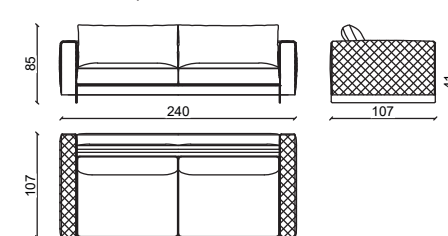

Finitura intrecciata su braccioli e dettagli come foto viene realizzata a mano , ed è disponibile solo con pelli di categoria "top" , "kashmir" , "grassé" , "river" .

Base :

H. 8 cm in metallo , disponibile in diverse finiture.

The hand made braiding as photo is available only with leathers "grassé" , "top" , "kashmir" or "river"

Base :

H. 8 cm , metal , available in different finish.

* This item can be customized upon request.

MODULI VERSIONE SLIM - SECTIONAL SLIM 105 CM

HECT. 240 M SX/DX

HECT. 225 M SX/DX

HECT. 120 M SX/DX

HECT. 210 M

HECT. 105 M

HECT. 120 M SX/DX

HECT. 140 LC

MODULI VERSIONE SLIM - SECTIONAL SLIM 125 CM

HECT. 280 L

HECT. 265 L SX/DX

HECT. 120 L SX/DX

HECT. 250 L

HECT. 125 L

HECT. 140 L SX/DX

HECT. 140 LC